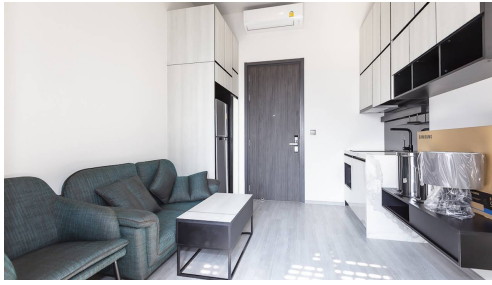

The Line 101

Seller Info

Name: MyThai Agent
First Name: MyThai
Last Name: Agent
Company Name: MyThai Property
Service Type: Buying or Selling
Mobile:
Phone: +1 (415) 800-2828
Website: <http://mythai.property>
Country: Thailand
ZIP code: 55444
Address: Landao
About me: I am the official MyThai Property website agent, feel free to contact me at any time!

Listing details

Common

Title: The Line 101
Property for: Rent
Price: ฿ 15,000.00
Rent time frame: Per month
Bedrooms: 1
Bathrooms: 1
Square Feet: 28 m2 ft
Posted: Dec 07, 2020

Location

City: Bangkok
District: Sukhumvit (BTS Extension)

Additional information

E-mail (import): info@findthaiproperty.com
Mobile (import): +66 (0) 800 844 727

Description: Reference Number : 4095
Brand new 1 Bedroom 1 Bathroom available for Rent. Located on 18th floor. Fully Furnished including Washing machine, Fridge, Microwave, TV and Built in wardrobe. Balcony accessible from