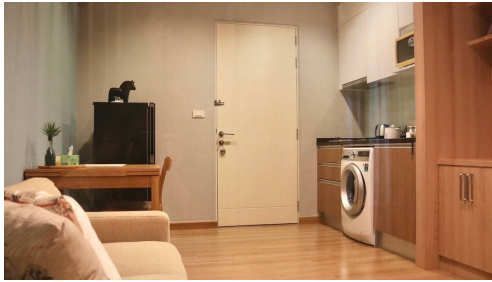

The Seed Musee

Seller Info

Name: MyThai Agent
First Name: MyThai
Last Name: Agent
Company Name: MyThai Property
Service Type: Buying or Selling
Mobile:
Phone: +1 (415) 800-2828
Website: <http://mythai.property>
Country: Thailand
ZIP code: 55444
Address: Landao
About me: I am the official MyThai Property website agent, feel free to contact me at any time!

Listing details

Common

Title: The Seed Musee
Property for: Sale
Price: ฿ 4,790,000.00
Bedrooms: 1
Bathrooms: 1
Square Feet: 34 m2 ft
Posted: Dec 09, 2020

Payment Plan

Reservation Fee: ฿ 143,700.00
Contract Deposit: THB 4,646,300

Location

City: Bangkok
District: Sukhumvit (Central)

Additional information

E-mail (import): info@findthaiproperty.com
Mobile (import): +66 (0) 800 844 727

Description: Reference Number : 3080