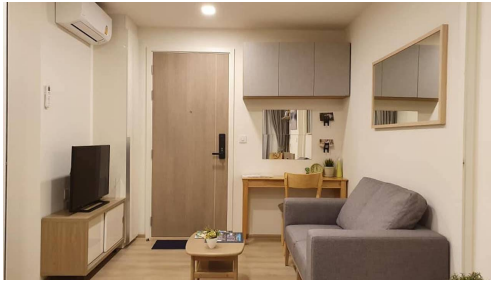

Chambers On Nut

Seller Info

Name: MyThai Agent
First Name: MyThai
Last Name: Agent
Company Name: MyThai Property
Service Type: Buying or Selling
Mobile:
Phone: +1 (415) 800-2828
Website: <http://mythai.property>
Country: Thailand
ZIP code: 55444
Address: Landao
About me: I am the official MyThai Property website agent, feel free to contact me at any time!

Listing details

Common

Title: Chambers On Nut
Property for: Rent
Price: ฿ 17,000.00
Rent time frame: Per month
Bedrooms: 1
Bathrooms: 1
Square Feet: 27 m2 ft
Posted: Dec 10, 2020

Location

City: Bangkok
District: Sukhumvit (Central)

Additional information

E-mail (import): info@findthaiproperty.com
Mobile (import): +66 (0) 800 844 727

Description: Reference Number : 2874
1 Bedroom 1 Bathroom Available for Rent at Chambers On-Nut Station. Located on 5th floor. Fully Furnished including Washing Machine, TV, Fridge, Microwave and Make-up Desk. Bedroom