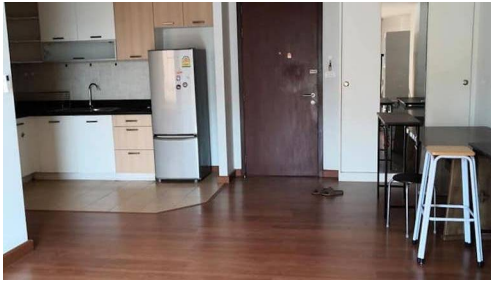

Centric Scene Area 2

Seller Info

Name: MyThai Agent
First Name: MyThai
Last Name: Agent
Company Name: MyThai Property
Service Type: Buying or Selling
Mobile:
Phone: +1 (415) 800-2828
Website: <http://mythai.property>
Country: Thailand
ZIP code: 55444
Address: Landao
About me: I am the official MyThai Property website agent, feel free to contact me at any time!

Listing details

Common

Title: Centric Scene Area 2
Property for: Sale
Price: ฿ 6,000,000.00
Bedrooms: 1
Bathrooms: 1
Square Feet: 57 m2 ft
Posted: Dec 12, 2020

Payment Plan

Reservation Fee: ฿ 180,000.00
Contract Deposit: THB 5,820,000

Location

City: Bangkok
District: Sukhumvit (Central)

Additional information

E-mail (import): info@findthaiproperty.com
Mobile (import): +66 (0) 800 844 727

Description: Reference Number : 2871