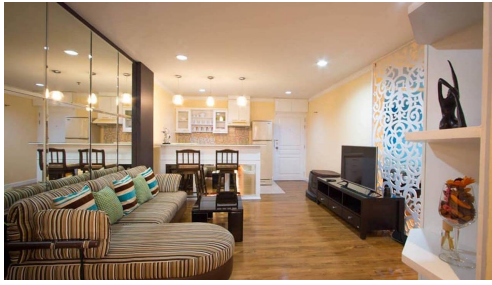

Waterford Diamond

Seller Info

Name: MyThai Agent
First Name: MyThai
Last Name: Agent
Company Name: MyThai Property
Service Type: Buying or Selling
Mobile:
Phone: +1 (415) 800-2828
Website: <http://mythai.property>
Country: Thailand
ZIP code: 55444
Address: Landao
About me: I am the official MyThai Property website agent, feel free to contact me at any time!

Listing details

Common

Title: Waterford Diamond
Property for: Sale
Price: ฿ 7,500,000.00
Bedrooms: 2
Bathrooms: 1
Square Feet: 69 m2 ft
Posted: Dec 14, 2020

Payment Plan

Reservation Fee: ฿ 225,000.00
Contract Deposit: THB 7,275,000

Location

City: Bangkok
District: Sukhumvit (Central)

Additional information

E-mail (import): info@findthaiproperty.com
Mobile (import): +66 (0) 800 844 727

Description: Reference Number : 2642