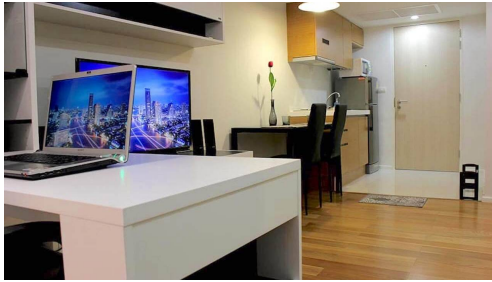

Focus on Saladaeng

Seller Info

Name: MyThai Agent
First Name: MyThai
Last Name: Agent
Company Name: MyThai Property
Service Type: Buying or Selling
Mobile:
Phone: +1 (415) 800-2828
Website: <http://mythai.property>
Country: Thailand
ZIP code: 55444
Address: Landao
About me: I am the official MyThai Property website agent, feel free to contact me at any time!

Listing details

Common

Title: Focus on Saladaeng
Property for: Rent
Price: ฿ 20,000.00
Rent time frame: Per month
Bedrooms: 1
Bathrooms: 1
Square Feet: 32 m2 ft
Posted: Dec 15, 2020

Location

City: Bangkok
District: Sukhumvit (Central)

Additional information

E-mail (import): info@findthaiproperty.com
Mobile (import): +66 (0) 800 844 727

Description: Reference Number : 2556
1 Bedroom 1 Bathroom for rent available at Focus on Saladaeng Only 450m to BTS Saladaeng. 32m2 Unit. Fully furniture Including TV, microwave and fridge / freezer, Dinning Table, Large Wardrobe.