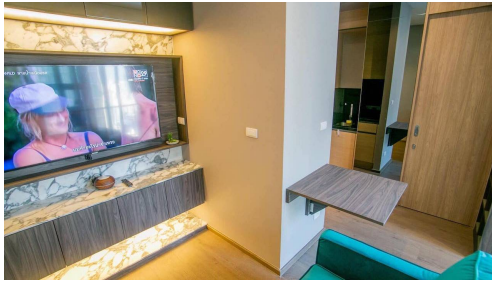

Park 24

Seller Info

Name: MyThai Agent
First Name: MyThai
Last Name: Agent
Company Name: MyThai Property
Service Type: Buying or Selling
Mobile:
Phone: +1 (415) 800-2828
Website: <http://mythai.property>
Country: Thailand
ZIP code: 55444
Address: Landao
About me: I am the official MyThai Property website agent, feel free to contact me at any time!

Listing details

Common

Title: Park 24
Property for: Rent
Price: ฿ 23,000.00
Rent time frame: Per month
Bedrooms: 1
Bathrooms: 1
Square Feet: 30 m2 ft
Posted: Dec 18, 2020

Location

City: Bangkok
District: Sukhumvit (Central)

Additional information

E-mail (import): info@findthaiproperty.com
Mobile (import): +66 (0) 800 844 727

Description: Reference Number: 3876
1 Bedroom 1 Bathroom at The Park 24
Condominium in Phrom Phong available for Rent.
Located on 23rd floor. Fully Furnished. Floor to Ceiling Windows. There is Washing Machine, TV,