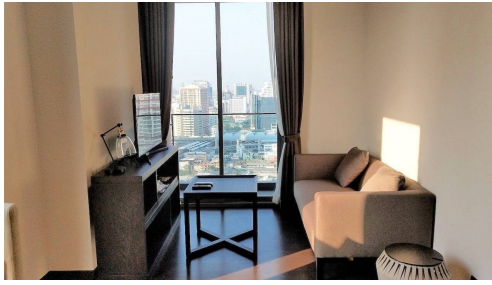

The Line Ratchathewi

Seller Info

Name: MyThai Agent
First Name: MyThai
Last Name: Agent
Company Name: MyThai Property
Service Type: Buying or Selling
Mobile:
Phone: +1 (415) 800-2828
Website: <http://mythai.property>
Country: Thailand
ZIP code: 55444
Address: Landao
About me: I am the official MyThai Property website agent, feel free to contact me at any time!

Listing details

Common

Title: The Line Ratchathewi
Property for: Rent
Price: ฿ 25,000.00
Rent time frame: Per month
Bedrooms: 1
Bathrooms: 1
Square Feet: 34 m2 ft
Posted: Dec 22, 2020

Location

City: Bangkok
District: Phaya Thai / Chatuchak

Additional information

E-mail (import): info@findthaiproperty.com
Mobile (import): +66 (0) 800 844 727

Description: 1 bedroom / 1 bathroom at The Line Ratchathewi on 28th Floor available for rent. Fully Furnished including TV, Fridge, Microwave. Working Desk. Floor to Ceiling Windows. The Balcony accessible from the Living Room and City view. Only 260m to