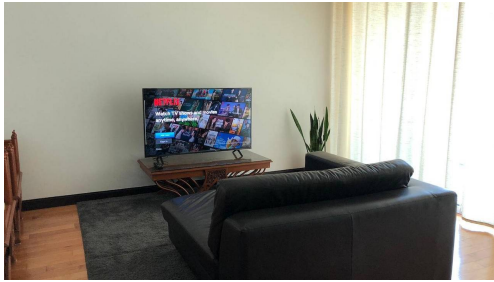

Lofts Yennakart

Seller Info

Name: MyThai Agent
First Name: MyThai
Last Name: Agent
Company Name: MyThai Property
Service Type: Buying or Selling
Mobile:
Phone: +1 (415) 800-2828
Website: <http://mythai.property>
Country: Thailand
ZIP code: 55444
Address: Landao
About me: I am the official MyThai Property website agent, feel free to contact me at any time!

Listing details

Common

Title: Lofts Yennakart
Property for: Rent
Price: ฿ 27,000.00
Rent time frame: Per month
Bedrooms: 1
Bathrooms: 1
Square Feet: 55 m2 ft
Posted: Dec 24, 2020

Location

City: Bangkok
District: Sathorn / Thonburi

Additional information

E-mail (import): info@findthaiproperty.com
Mobile (import): +66 (0) 800 844 727

Description: Reference Number : 3741
1 Bedroom 1 Bathroom on 7th floor Apartment available for rent located in the desirable Soi Yen Akart in Sathorn. This Unit is Fully Furnished including 50" TV, Washing Machine, Microwave,