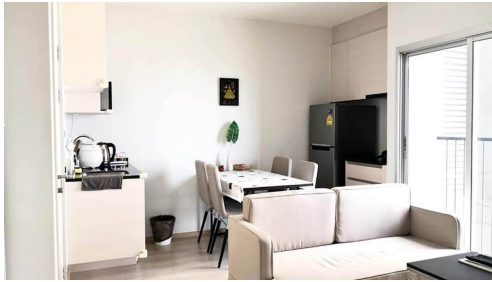

Noble Revolve Ratchada

Seller Info

Name: MyThai Agent
First Name: MyThai
Last Name: Agent
Company Name: MyThai Property
Service Type: Buying or Selling
Mobile:
Phone: +1 (415) 800-2828
Website: <http://mythai.property>
Country: Thailand
ZIP code: 55444
Address: Landao
About me: I am the official MyThai Property website agent, feel free to contact me at any time!

Listing details

Common

Title: Noble Revolve Ratchada
Property for: Rent
Price: ฿ 30,000.00
Rent time frame: Per month
Bedrooms: 2
Bathrooms: 2
Square Feet: 56 m2 ft
Posted: Dec 26, 2020

Location

City: Bangkok
District: Rama IX / Ratchadapisek

Additional information

E-mail (import): info@findthaiproperty.com
Mobile (import): +66 (0) 800 844 727

Description: Reference Number : 2180

2 Bedroom 2 Bathroom Unit at Noble Revolve Ratchada Available for Rent comes Fully Furnished – including Washing Machine, Fridge, Microwave