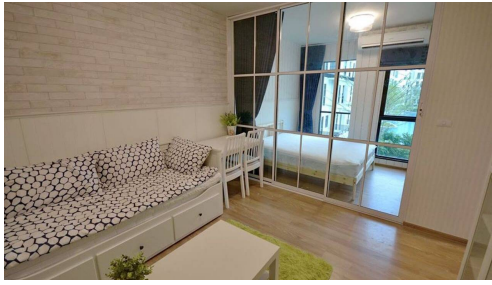

Unio 72

Seller Info

Name: MyThai Agent
First Name: MyThai
Last Name: Agent
Company Name: MyThai Property
Service Type: Buying or Selling
Mobile:
Phone: +1 (415) 800-2828
Website: <http://mythai.property>
Country: Thailand
ZIP code: 55444
Address: Landao
About me: I am the official MyThai Property website agent, feel free to contact me at any time!

Listing details

Common

Title: Unio 72
Property for: Rent
Price: ฿ 8,500.00
Rent time frame: Per month
Bedrooms: 1
Bathrooms: 1
Square Feet: 28 m2 ft
Posted: Dec 29, 2020

Location

City: Bangkok
District: Sukhumvit (BTS Extension)

Additional information

E-mail (import): info@findthaiproperty.com
Mobile (import): +66 (0) 800 844 727

Description: Reference Number : 3374
1 Bedroom 1 Bathroom at The Unio 72 Available for Rent. Fully Furnished. Washing Machine, Fridge / Freezer, Microwave, TV, Microwave and Large wardrobe included. Sliding Glass Door Between