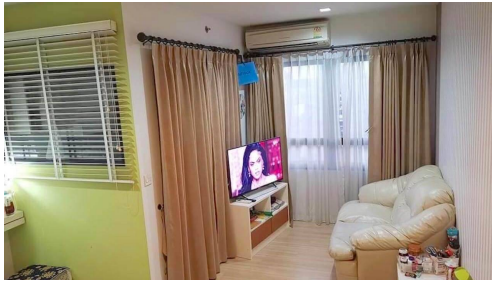

The Seed Mingle Sathorn

Seller Info

Name: MyThai Agent
First Name: MyThai
Last Name: Agent
Company Name: MyThai Property
Service Type: Buying or Selling
Mobile:
Phone: +1 (415) 800-2828
Website: <http://mythai.property>
Country: Thailand
ZIP code: 55444
Address: Landao
About me: I am the official MyThai Property website agent, feel free to contact me at any time!

Listing details

Common

Title: The Seed Mingle Sathorn
Property for: Rent
Price: ฿ 15,000.00
Rent time frame: Per month
Bedrooms: 1
Bathrooms: 1
Square Feet: 26 m2 ft
Posted: Jan 15, 2021

Location

City: Bangkok
District: Sathorn / Thonburi

Additional information

E-mail (import): info@findthaiproperty.com
Mobile (import): +66 (0) 800 844 727

Description: Reference Number : 2305
1 Bedroom 1 Bathroom available on 8th Floor in The Seed Mingle Condominium For Rent. 26m2. Fully Furnished – including TV, Washing Machine, Fridge / Freezer, Microwave.