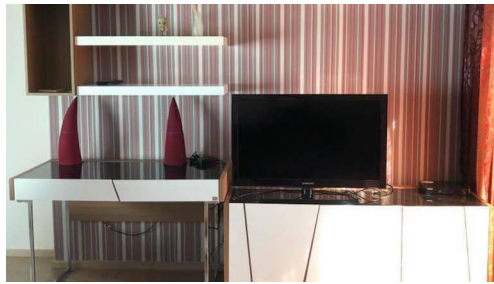

Pyne by Sansiri

Seller Info

Name: MyThai Agent
First Name: MyThai
Last Name: Agent
Company Name: MyThai Property
Service Type: Buying or Selling
Mobile:
Phone: +1 (415) 800-2828
Website: <http://mythai.property>
Country: Thailand
ZIP code: 55444
Address: Landao
About me: I am the official MyThai Property website agent, feel free to contact me at any time!

Listing details

Common

Title: Pyne by Sansiri
Property for: Sale
Price: ฿ 11,845,000.00
Bedrooms: 1
Bathrooms: 1
Square Feet: 47 m2 ft
Posted: Jan 18, 2021

Payment Plan

Reservation Fee: ฿ 345,000.00
Contract Deposit: THB 11,500,000

Location

City: Bangkok
District: Phaya Thai / Chatuchak

Additional information

E-mail (import): info@findthaiproperty.com
Mobile (import): +66 (0) 800 844 727

Description: Reference Number : 2940