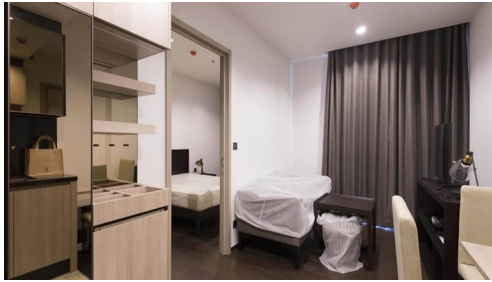

The Line Ratchathewi

Seller Info

Name: MyThai Agent
First Name: MyThai
Last Name: Agent
Company Name: MyThai Property
Service Type: Buying or Selling
Mobile:
Phone: +1 (415) 800-2828
Website: <http://mythai.property>
Country: Thailand
ZIP code: 55444
Address: Landao
About me: I am the official MyThai Property website agent, feel free to contact me at any time!

Listing details

Common

Title: The Line Ratchathewi
Property for: Rent
Price: ฿ 23,000.00
Rent time frame: Per month
Bedrooms: 1
Bathrooms: 1
Square Feet: 34 m2 ft
Posted: Jan 26, 2021

Location

City: Bangkok
District: Phaya Thai / Chatuchak

Additional information

E-mail (import): info@findthaiproperty.com
Mobile (import): +66 (0) 800 844 727

Description: 1 bedroom / 1 bathroom at The Line Ratchathewi on 27th Floor available for rent. Fully Furnished including TV, Fridge, Microwave. Working Desk. Floor to Ceiling Windows. The Balcony accessible from the Living Room and City view. Only 260m to