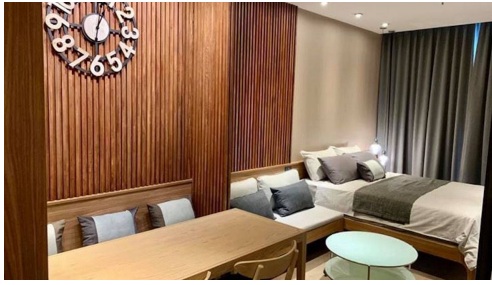

Park 24

Seller Info

Name: MyThai Agent
First Name: MyThai
Last Name: Agent
Company Name: MyThai Property
Service Type: Buying or Selling
Mobile:
Phone: +1 (415) 800-2828
Website: <http://mythai.property>
Country: Thailand
ZIP code: 55444
Address: Landao
About me: I am the official MyThai Property website agent, feel free to contact me at any time!

Listing details

Common

Title: Park 24
Property for: Rent
Price: ฿ 25,000.00
Rent time frame: Per month
Bedrooms: 1
Bathrooms: 1
Square Feet: 28 m2 ft
Posted: Jan 30, 2021

Location

City: Bangkok
District: Sukhumvit (Central)

Additional information

E-mail (import): info@findthaiproperty.com
Mobile (import): +66 (0) 800 844 727

Description: Reference Number : 1789
Very Unique 1 Bedroom Unit for rent at The Park 24 Condominium in Phrom Phong. Located on 14th Floor with Garden View. Fully Furnished, Floor to Ceiling Decoration, Wall Mirrors. Glass sliding wall