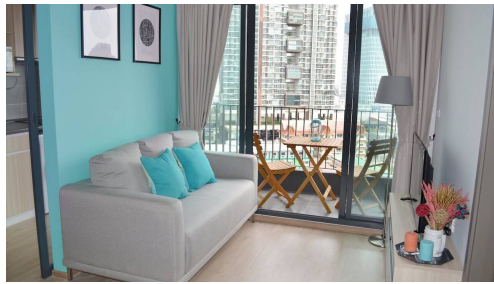

Ideo O2

Seller Info

Name: MyThai Agent
First Name: MyThai
Last Name: Agent
Company Name: MyThai Property
Service Type: Buying or Selling
Mobile:
Phone: +1 (415) 800-2828
Website: <http://mythai.property>
Country: Thailand
ZIP code: 55444
Address: Landao
About me: I am the official MyThai Property website agent, feel free to contact me at any time!

Listing details

Common

Title: Ideo O2
Property for: Rent
Price: ฿ 26,000.00
Rent time frame: Per month
Bedrooms: 2
Bathrooms: 2
Square Feet: 47 m2 ft
Posted: Jan 31, 2021

Location

City: Bangkok
District: Sukhumvit (BTS Extension)

Additional information

E-mail (import): info@findthaiproperty.com
Mobile (import): +66 (0) 800 844 727

Description: Reference Number: 3764
2 Bedroom 2 Bathroom at the Ideo O2
Condominium available for Rent. High floor.
Balcony Across Living Room and Kitchen with
Great view. Fully Furnished Including Washing