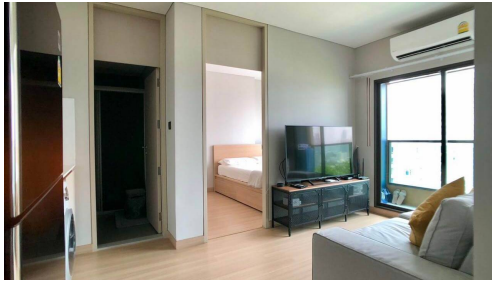

Lumpini Suite

Seller Info

Name: MyThai Agent
First Name: MyThai
Last Name: Agent
Company Name: MyThai Property
Service Type: Buying or Selling
Mobile:
Phone: +1 (415) 800-2828
Website: <http://mythai.property>
Country: Thailand
ZIP code: 55444
Address: Landao
About me: I am the official MyThai Property website agent, feel free to contact me at any time!

Listing details

Common

Title: Lumpini Suite
Property for: Rent
Price: ฿ 26,000.00
Rent time frame: Per month
Bedrooms: 2
Bathrooms: 1
Square Feet: 41 m2 ft
Posted: Jan 31, 2021

Location

City: Bangkok
District: Rama IX / Ratchadapisek

Additional information

E-mail (import): info@findthaiproperty.com
Mobile (import): +66 (0) 800 844 727

Description: Reference Number : 1831
*Very Unique Oportunity! Amazing 2 Bedroom Unit for rent Located on 34th Floor. Fully Furnished including Wi-Fi and True Vision Cable TV (with plenty of English international channels), Large TV,