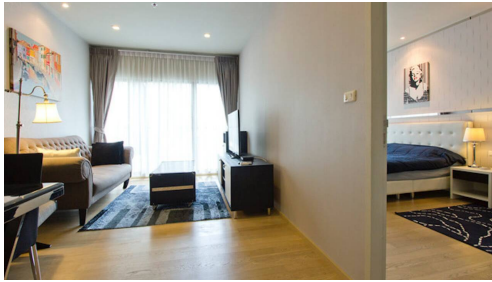

Noble Refine

Seller Info

Name: MyThai Agent
First Name: MyThai
Last Name: Agent
Company Name: MyThai Property
Service Type: Buying or Selling
Mobile:
Phone: +1 (415) 800-2828
Website: <http://mythai.property>
Country: Thailand
ZIP code: 55444
Address: Landao
About me: I am the official MyThai Property website agent, feel free to contact me at any time!

Listing details

Common

Title: Noble Refine
Property for: Rent
Price: ฿ 35,000.00
Rent time frame: Per month
Bedrooms: 1
Bathrooms: 1
Square Feet: 50 m2 ft
Posted: Feb 06, 2021

Location

City: Bangkok
District: Sukhumvit (Central)

Additional information

E-mail (import): info@findthaiproperty.com
Mobile (import): +66 (0) 800 844 727

Description: Reference Number : 3947
1 Bedroom 1 Bathroom on 9th floor fully furnished apartment situated only 300m from BTS Station PhromPhong. Nicely decorated. Including Bathtub, Fridge/Freezer, washing machine, TV, Working