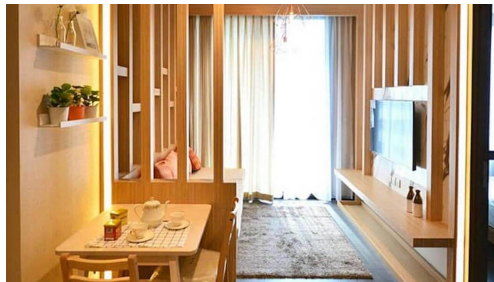

The Edge Sukhumvit 23

Seller Info

Name: MyThai Agent
First Name: MyThai
Last Name: Agent
Company Name: MyThai Property
Service Type: Buying or Selling
Mobile:
Phone: +1 (415) 800-2828
Website: <http://mythai.property>
Country: Thailand
ZIP code: 55444
Address: Landao
About me: I am the official MyThai Property website agent, feel free to contact me at any time!

Listing details

Common

Title: The Edge Sukhumvit 23
Property for: Rent
Price: ฿ 38,900.00
Rent time frame: Per month
Bedrooms: 1
Bathrooms: 1
Square Feet: 45 m2 ft
Posted: Feb 07, 2021

Location

City: Bangkok
District: Sukhumvit (Central)

Additional information

E-mail (import): info@findthaiproperty.com
Mobile (import): +66 (0) 800 844 727

Description: Very Unique 1 Bedroom Unit at The Edge 23 Condominium. Floor to ceiling wooden decoration in the Living Room with matching Build in Furniture and integrated lighting. Bedroom with large walking closet and working area. Low floor