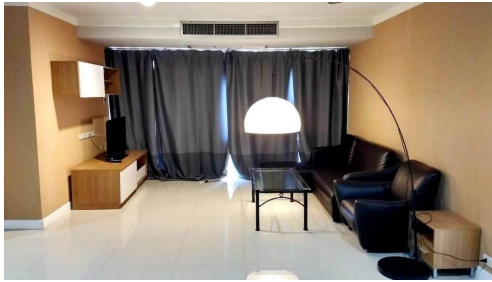

Waterford Diamond

Seller Info

Name: MyThai Agent
First Name: MyThai
Last Name: Agent
Company Name: MyThai Property
Service Type: Buying or Selling
Mobile:
Phone: +1 (415) 800-2828
Website: <http://mythai.property>
Country: Thailand
ZIP code: 55444
Address: Landao
About me: I am the official MyThai Property website agent, feel free to contact me at any time!

Listing details

Common

Title: Waterford Diamond
Property for: Rent
Price: ฿ 45,000.00
Rent time frame: Per month
Bedrooms: 3
Bathrooms: 2
Square Feet: 121 m2 ft
Posted: Feb 09, 2021

Location

City: Bangkok
District: Sukhumvit (Central)

Additional information

E-mail (import): info@findthaiproperty.com
Mobile (import): +66 (0) 800 844 727

Description: Reference Number : 4006
Large unit 3 Bedroom 2 Bathroom Apartment at The Waterford Diamond Condominium available for Rent. This Unit is located on 24th floor . Fully Furnished including Bathtub, Washing Machine,