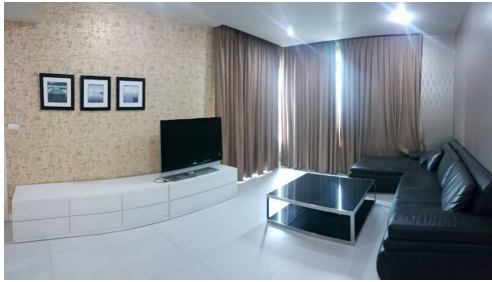

Manhattan Chidlom

Seller Info

Name: MyThai Agent
First Name: MyThai
Last Name: Agent
Company Name: MyThai Property
Service Type: Buying or Selling
Mobile:
Phone: +1 (415) 800-2828
Website: <http://mythai.property>
Country: Thailand
ZIP code: 55444
Address: Landao
About me: I am the official MyThai Property website agent, feel free to contact me at any time!

Listing details

Common

Title: Manhattan Chidlom
Property for: Rent
Price: ฿ 45,000.00
Rent time frame: Per month
Bedrooms: 2
Bathrooms: 2
Square Feet: 88 m2 ft
Posted: Feb 09, 2021

Location

City: Bangkok
District: Sukhumvit (Central)

Additional information

E-mail (import): info@findthaiproperty.com
Mobile (import): +66 (0) 800 844 727

Description: Reference Number : 1800
Large Pet Friendly Unit available for rent at the Manhattan Chidlom Condominium. Fully furnished including TVs, Fridge / Freezer and Microwave. Large Kitchen. Double Bed and work desk in each