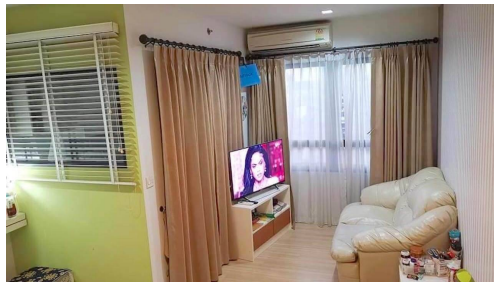

The Seed Mingle Sathorn

Seller Info

Name: MyThai Agent
First Name: MyThai
Last Name: Agent
Company Name: MyThai Property
Service Type: Buying or Selling
Mobile:
Phone: +1 (415) 800-2828
Website: <http://mythai.property>
Country: Thailand
ZIP code: 55444
Address: Landao
About me: I am the official MyThai Property website agent, feel free to contact me at any time!

Listing details

Common

Title: The Seed Mingle Sathorn
Property for: Sale
Price: ฿ 3,000,000.00
Bedrooms: 1
Bathrooms: 1
Square Feet: 26 m2 ft
Posted: Nov 20, 2020

Payment Plan

Reservation Fee: ฿ 90,000.00
Contract Deposit: THB 2,910,000

Location

City: Bangkok
District: Sathorn / Thonburi

Additional information

E-mail (import): info@findthaiproperty.com
Mobile (import): +66 (0) 800 844 727

Description: Reference Number : 2306