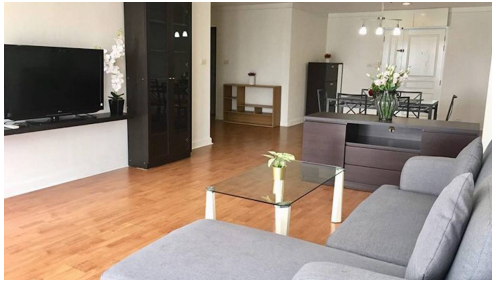

Waterford Diamond

Seller Info

Name: MyThai Agent
First Name: MyThai
Last Name: Agent
Company Name: MyThai Property
Service Type: Buying or Selling
Mobile:
Phone: +1 (415) 800-2828
Website: <http://mythai.property>
Country: Thailand
ZIP code: 55444
Address: Landao
About me: I am the official MyThai Property website agent, feel free to contact me at any time!

Listing details

Common

Title: Waterford Diamond
Property for: Rent
Price: ฿ 57,000.00
Rent time frame: Per month
Bedrooms: 3
Bathrooms: 3
Square Feet: 146 m2 ft
Posted: Feb 12, 2021

Location

City: Bangkok
District: Sukhumvit (Central)

Additional information

E-mail (import): info@findthaiproperty.com
Mobile (import): +66 (0) 800 844 727

Description: Reference Number : 1790
Only 57 000 THB / Month for 3 Bedroom 3
Bathroom (with Bathtub and Shower) unit at The
Waterford Diamond Condominium including FREE
Housekeeping twice a week (floor and rest rooms)