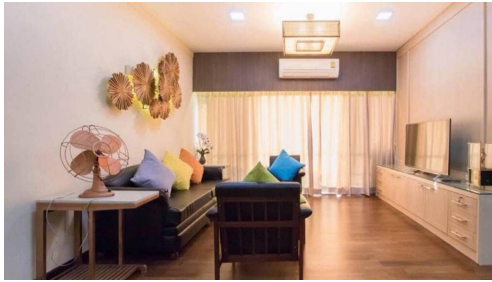

Waterford Diamond

Seller Info

Name: MyThai Agent
First Name: MyThai
Last Name: Agent
Company Name: MyThai Property
Service Type: Buying or Selling
Mobile:
Phone: +1 (415) 800-2828
Website: <http://mythai.property>
Country: Thailand
ZIP code: 55444
Address: Landao
About me: I am the official MyThai Property website agent, feel free to contact me at any time!

Listing details

Common

Title: Waterford Diamond
Property for: Rent
Price: ฿ 65,000.00
Rent time frame: Per month
Bedrooms: 3
Bathrooms: 2
Square Feet: 120 m2 ft
Posted: Feb 13, 2021

Location

City: Bangkok
District: Sukhumvit (Central)

Additional information

E-mail (import): info@findthaiproperty.com
Mobile (import): +66 (0) 800 844 727

Description: Reference Number : 2640
Large Unit 3 Bedroom 2 Bathroom Apartment at The Waterford Diamond Condominium available for rent. This Unit is located on 45th Floor with great view. Fully Furnished including Bathtub, Washing