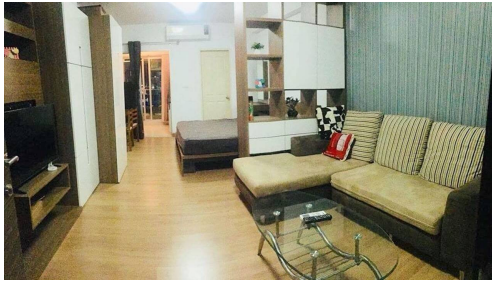

Supalai Park Asoke Ratchada

Seller Info

Name: MyThai Agent
First Name: MyThai
Last Name: Agent
Company Name: MyThai Property
Service Type: Buying or Selling
Mobile:
Phone: +1 (415) 800-2828
Website: <http://mythai.property>
Country: Thailand
ZIP code: 55444
Address: Landao
About me: I am the official MyThai Property website agent, feel free to contact me at any time!

Listing details

Common

Title: Supalai Park Asoke Ratchada
Property for: Rent
Price: ฿ 12,000.00
Rent time frame: Per month
Bedrooms: 1
Bathrooms: 1
Square Feet: 35 m2 ft
Posted: Dec 01, 2020

Location

City: Bangkok
District: Rama IX / Ratchadapisek

Additional information

E-mail (import): info@findthaiproperty.com
Mobile (import): +66 (0) 800 844 727

Description: Reference Number : 37661 Bedroom 1 Bathroom at Supalai Park Asoke Ratchada available for Rent. Located on 24th floor. Fully Furnished including Washing machine, Fridge, microwave, Dining table and Make up desk. Balcony accessible from Kitchen