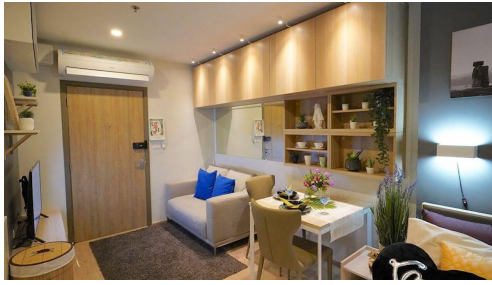

Ideo O2

Seller Info

Name: MyThai Agent
First Name: MyThai
Last Name: Agent
Company Name: MyThai Property
Service Type: Buying or Selling
Mobile:
Phone: +1 (415) 800-2828
Website: <http://mythai.property>
Country: Thailand
ZIP code: 55444
Address: Landao
About me: I am the official MyThai Property website agent, feel free to contact me at any time!

Listing details

Common

Title: Ideo O2
Property for: Rent
Price: ฿ 12,000.00
Rent time frame: Per month
Bedrooms: 1
Bathrooms: 1
Square Feet: 27 m2 ft
Posted: Dec 01, 2020

Location

City: Bangkok
District: Sukhumvit (BTS Extension)

Additional information

E-mail (import): info@findthaiproperty.com
Mobile (import): +66 (0) 800 844 727

Description: Reference Number: 3652
1 Bedroom 1 Bathroom at the Ideo O2
Condominium available for Rent. Located on 29th floor. Balcony Accessible from Kitchen with City view. Fully Furnished Including Washing machine