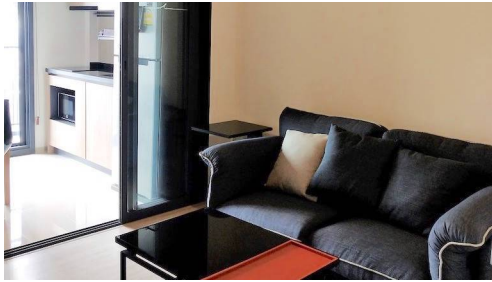

Line Wongsawang

Seller Info

Name: MyThai Agent
First Name: MyThai
Last Name: Agent
Company Name: MyThai Property
Service Type: Buying or Selling
Mobile:
Phone: +1 (415) 800-2828
Website: <http://mythai.property>
Country: Thailand
ZIP code: 55444
Address: Landao
About me: I am the official MyThai Property website agent, feel free to contact me at any time!

Listing details

Common

Title: Line Wongsawang
Property for: Rent
Price: ฿ 12,000.00
Rent time frame: Per month
Bedrooms: 1
Bathrooms: 1
Square Feet: 32 m2 ft
Posted: Dec 02, 2020

Location

City: Bangkok
District: Rama IX / Ratchadapisek

Additional information

E-mail (import): info@findthaiproperty.com
Mobile (import): +66 (0) 800 844 727

Description: Reference Number : 2215
1 Bedroom 1 Bathroom Unit at The Line Wongsawang Condominium available for rent now.
Unit Size 32 m2. Fully Furnished including Washing Machine, Fridge / Freezer and, Microwave. Kitchen