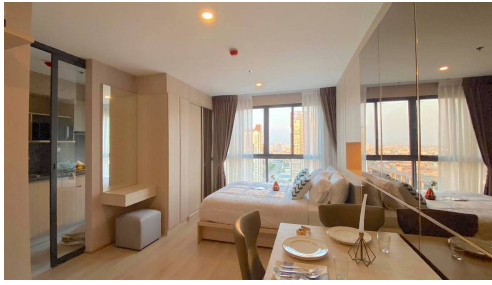

Ideo O2

Seller Info

Name: MyThai Agent
First Name: MyThai
Last Name: Agent
Company Name: MyThai Property
Service Type: Buying or Selling
Mobile:
Phone: +1 (415) 800-2828
Website: <http://mythai.property>
Country: Thailand
ZIP code: 55444
Address: Landao
About me: I am the official MyThai Property website agent, feel free to contact me at any time!

Listing details

Common

Title: Ideo O2
Property for: Rent
Price: ฿ 13,000.00
Rent time frame: Per month
Bedrooms: 1
Bathrooms: 1
Square Feet: 27 m2 ft
Posted: Dec 03, 2020

Location

City: Bangkok
District: Sukhumvit (BTS Extension)

Additional information

E-mail (import): info@findthaiproperty.com
Mobile (import): +66 (0) 800 844 727

Description: Reference Number: 3532
Brand new 1 Bedroom 1 Bathroom at the Ideo O2 Condominium available for Rent. Located on 31st floor. Balcony Accessible from Kitchen with Great view. Fully Furnished Including TV, Fridge /