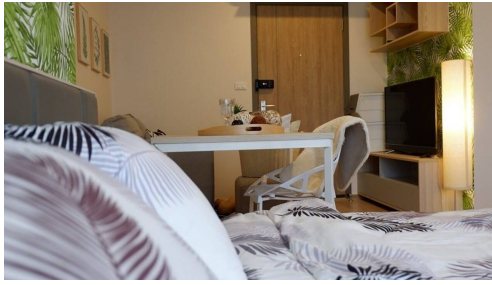

Ideo O2

Seller Info

Name: MyThai Agent
First Name: MyThai
Last Name: Agent
Company Name: MyThai Property
Service Type: Buying or Selling
Mobile:
Phone: +1 (415) 800-2828
Website: <http://mythai.property>
Country: Thailand
ZIP code: 55444
Address: Landao
About me: I am the official MyThai Property website agent, feel free to contact me at any time!

Listing details

Common

Title: Ideo O2
Property for: Rent
Price: ฿ 13,000.00
Rent time frame: Per month
Bedrooms: 1
Bathrooms: 1
Square Feet: 28 m2 ft
Posted: Dec 04, 2020

Location

City: Bangkok
District: Sukhumvit (BTS Extension)

Additional information

E-mail (import): info@findthaiproperty.com
Mobile (import): +66 (0) 800 844 727

Description: Reference Number: 2172
FREE Wi-Fi + Cleaning (1x Week)! Minimum 6 Month Contract. Studio 1 Bedroom 1 Bathroom at the Ideo O2 Condominium available for Rent. Floor: 12A. Great City View. Balcony Accessible from