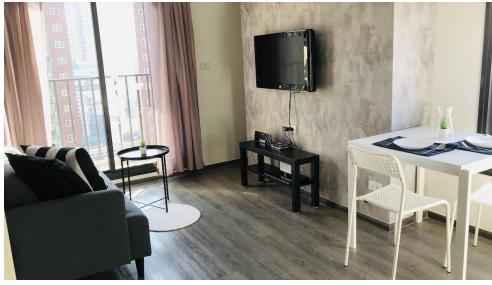

The Rich Triple Station

Seller Info

Name: MyThai Agent
First Name: MyThai
Last Name: Agent
Company Name: MyThai Property
Service Type: Buying or Selling
Mobile:
Phone: +1 (415) 800-2828
Website: <http://mythai.property>
Country: Thailand
ZIP code: 55444
Address: Landao
About me: I am the official MyThai Property website agent, feel free to contact me at any time!

Listing details

Common

Title: The Rich Triple Station
Property for: Rent
Price: ฿ 15,000.00
Rent time frame: Per month
Bedrooms: 1
Bathrooms: 1
Square Feet: 34 m2 ft
Posted: Dec 06, 2020

Location

City: Bangkok
District: Rama IX / Ratchadapisek

Additional information

E-mail (import): info@findthaiproperty.com
Mobile (import): +66 (0) 800 844 727

Description: Reference Number : 2606
1 Bedroom 1 Bathroom at The Rich Park @Triple Station Available for Rent. Located on 20th Floor. Fully Furnished including Washing Machine, Fridge, TV and Dinning Table. Balcony accessible