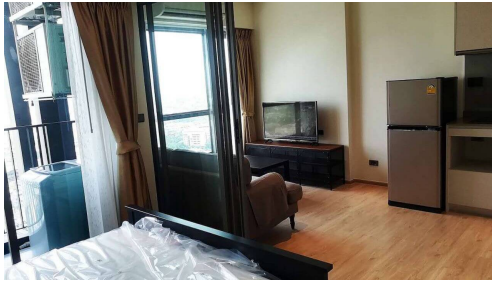

Whizdom Ratchada

Seller Info

Name: MyThai Agent
First Name: MyThai
Last Name: Agent
Company Name: MyThai Property
Service Type: Buying or Selling
Mobile:
Phone: +1 (415) 800-2828
Website: <http://mythai.property>
Country: Thailand
ZIP code: 55444
Address: Landao
About me: I am the official MyThai Property website agent, feel free to contact me at any time!

Listing details

Common

Title: Whizdom Ratchada
Property for: Rent
Price: ฿ 15,000.00
Rent time frame: Per month
Bedrooms: 1
Bathrooms: 1
Square Feet: 33 m2 ft
Posted: Dec 07, 2020

Location

City: Bangkok
District: Sathorn / Thonburi

Additional information

E-mail (import): info@findthaiproperty.com
Mobile (import): +66 (0) 800 844 727

Description: Brand New 1 Bedroom Unit Available at The Whizdom Station Ratchada – Thapra Condominium – only 260m from Talat Phlu BTS Station! This 33m2 Unit is located on the 26th Floor. Fully Furnished including Washing machine, Large TV