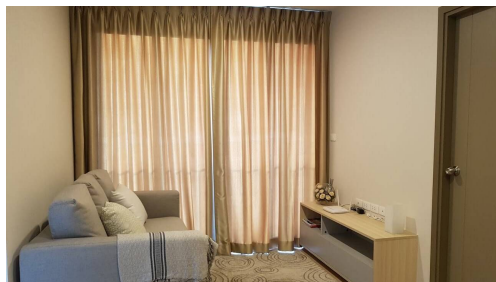

Ideo O2

Seller Info

Имя:	MyThai Agent
Имя:	MyThai
Фамилия:	Agent
Название компании:	MyThai Property
Тип объявления:	Покупка или продажа
Мобильный:	
Телефон:	+1 (415) 800-2828
Веб-сайт:	http://mythai.property
Страна:	Thailand
Почтовый индекс:	55444
Адрес:	Landao
Обо мне:	I am the official MyThai Property website agent, feel free to contact me at any time!

Listing details

Общее

Название:	Ideo O2
Недвижимость для:	Продажи
Цена:	฿ 4,400,000.00
Спальни:	2
Ванные комнаты:	1
Площадь:	47 m2 ft
Опубликовано :	08.12.2020

План оплаты

Сумма залога:	฿ 132,000.00
Contract Deposit:	THB 4,268,000

Место нахождения

Город:	Бангкок
Район:	Sukhumvit (BTS Extension)

ДОПОЛНИТЕЛЬНАЯ ИНФОРМАЦИЯ

E-mail :	info@findthaiproperty.com
Mobile (import):	+66 (0) 800 844 727