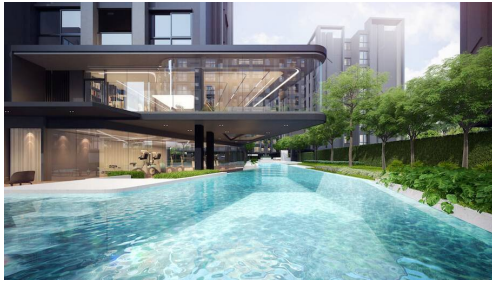

Excel Ratchada Huai Khwang

Seller Info

Имя: MyThai Agent
Имя: MyThai
Фамилия: Agent
Название компании: MyThai Property
Тип объявления: Покупка или продажа
Мобильный телефон: +1 (415) 800-2828
Веб-сайт: <http://mythai.property>
Страна: Thailand
Почтовый индекс: 55444
Адрес: Landao
Обо мне: I am the official MyThai Property website agent, feel free to contact me at any time!

Listing details

Общее

Название: Excel Ratchada Huai Khwang
Недвижимость для: Продажи
Цена: ฿ 4,815,442.00
Спальни: 2
Ванные комнаты: 1
Площадь: 45 m2 ft
Опубликовано : 09.12.2020

Цены

Ценовая категория: eyIxIjp7InR5cGUiOiIxEJIZCBNYXg6Iiwic2l6ZSI6IjM0bTIiLCJwcmVjZSI6IjM1Mjg1NzJ8Y3VycmVuY3lfdGhiIn0sIjMiOmsidHlwZSI6IjIjIjoiNDgxNTQ0MnxjdXJyZW5jeV90aGIifSwiNCI6eyJ0eXBIIjoiMiBCZWQgTWF4OiIsInNpemUiOiI0NW0yIiwicHJpY2UiOiI1MDM3NTU2fGN1cnJlbnN5X3RoYiJ9fQ==

План оплаты

Сумма залога: ฿ 50,000.00
Contract Deposit: 30% (within 45 days)