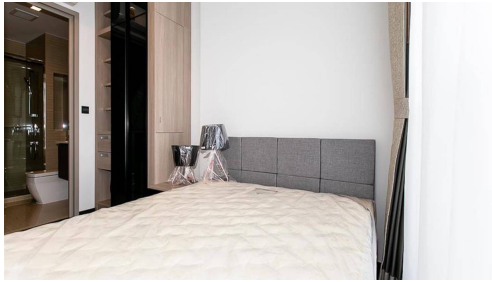

The Line Asoke Ratchada

Seller Info

Имя:	MyThai Agent
Имя:	MyThai
Фамилия:	Agent
Название компании:	MyThai Property
Тип объявления:	Покупка или продажа
Мобильный:	
Телефон:	+1 (415) 800-2828
Веб-сайт:	http://mythai.property
Страна:	Thailand
Почтовый индекс:	55444
Адрес:	Landao
Обо мне:	I am the official MyThai Property website agent, feel free to contact me at any time!

Listing details

Общее

Название:	The Line Asoke Ratchada
Недвижимость для:	Аренды
Цена:	฿ 17,000.00
Rent time frame:	В месяц
Спальни:	1
Ванные комнаты:	1
Площадь:	28 m2 ft
Опубликовано :	10.12.2020

Место нахождения

Город:	Бангкок
Район:	Rama IX / Ratchadapisek

ДОПОЛНИТЕЛЬНАЯ ИНФОРМАЦИЯ

E-mail :	info@findthaiproperty.com
Mobile (import):	+66 (0) 800 844 727

Описание: Unit on top floor available for rent! Cozy brand new fully furnished unit on 38th Floor –Incredible view of Bangkok. Modern smart space saving