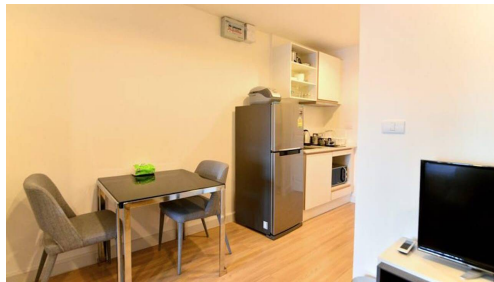

Nest Sukhumvit 22

Seller Info

Имя:	MyThai Agent
Имя:	MyThai
Фамилия:	Agent
Название компании:	MyThai Property
Тип объявления:	Покупка или продажа
Мобильный:	
Телефон:	+1 (415) 800-2828
Веб-сайт:	http://mythai.property
Страна:	Thailand
Почтовый индекс:	55444
Адрес:	Landao
Обо мне:	I am the official MyThai Property website agent, feel free to contact me at any time!

Listing details

Общее

Название:	Nest Sukhumvit 22
Недвижимость для:	Аренды
Цена:	฿ 17,000.00
Rent time frame:	В месяц
Спальни:	1
Ванные комнаты:	1
Площадь:	28 m2 ft
Опубликовано :	10.12.2020

Место нахождения

Город:	Бангкок
Район:	Sukhumvit (Central)

ДОПОЛНИТЕЛЬНАЯ ИНФОРМАЦИЯ

E-mail :	info@findthaiproperty.com
Mobile (import):	+66 (0) 800 844 727

Описание:	Reference Number : 1948 Brand New Apartment at The Nest Sukhumvit 22 available for rent. Fully furnished including TV,