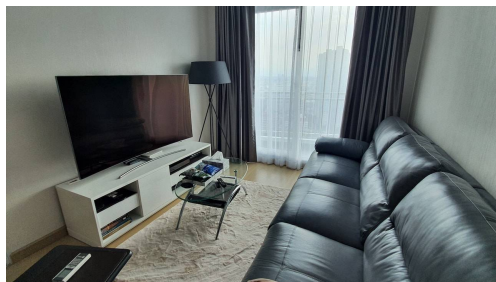

Supalai Lite Ratchada – Naradhiwas

Seller Info

Имя:	MyThai Agent
Имя:	MyThai
Фамилия:	Agent
Название компании:	MyThai Property
Тип объявления:	Покупка или продажа
Мобильный:	
Телефон:	+1 (415) 800-2828
Веб-сайт:	http://mythai.property
Страна:	Thailand
Почтовый индекс:	55444
Адрес:	Landao
Обо мне:	I am the official MyThai Property website agent, feel free to contact me at any time!

Listing details

Общее

Название:	Supalai Lite Ratchada – Naradhiwas
Недвижимость для:	Продажи
Цена:	฿ 7,107,000.00
Спальни:	2
Ванные комнаты:	2
Площадь:	82 m2 ft
Опубликовано :	14.12.2020

План оплаты

Сумма залога:	฿ 207,000.00
Contract Deposit:	THB 6,900,000

Место нахождения

Город:	Бангкок
Район:	Sathorn / Thonburi

ДОПОЛНИТЕЛЬНАЯ ИНФОРМАЦИЯ

E-mail :	info@findthaiproperty.com
Mobile (import):	+66 (0) 800 844 727