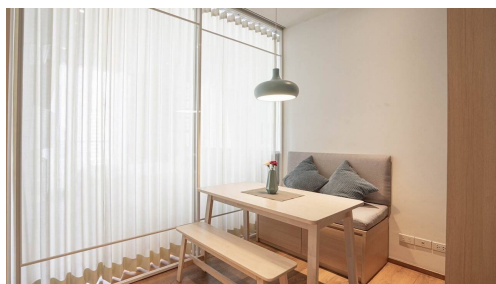

Park 24

Seller Info

Имя:	MyThai Agent
Имя:	MyThai
Фамилия:	Agent
Название компании:	MyThai Property
Тип объявления:	Покупка или продажа
Мобильный:	
Телефон:	+1 (415) 800-2828
Веб-сайт:	http://mythai.property
Страна:	Thailand
Почтовый индекс:	55444
Адрес:	Landao
Обо мне:	I am the official MyThai Property website agent, feel free to contact me at any time!

Listing details

Общее

Название:	Park 24
Недвижимость для:	Аренды
Цена:	฿ 20,000.00
Rent time frame:	В месяц
Спальни:	1
Ванные комнаты:	1
Площадь:	30 m2 ft
Опубликовано :	15.12.2020

Место нахождения

Город:	Бангкок
Район:	Sukhumvit (Central)

ДОПОЛНИТЕЛЬНАЯ ИНФОРМАЦИЯ

E-mail :	info@findthaiproperty.com
Mobile (import):	+66 (0) 800 844 727

Описание:	Reference Number: 3814 1 Bedroom 1 Bathroom Unit at The Park 24 Condominium in Phrom Phong available for Rent.