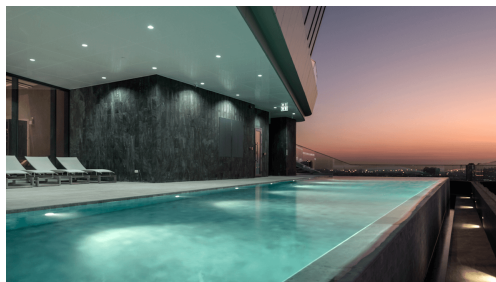

Ideo Sukhumvit 66

Seller Info

Имя:	MyThai Agent
Имя:	MyThai
Фамилия:	Agent
Название компании:	MyThai Property
Тип объявления:	Покупка или продажа
Мобильный:	
Телефон:	+1 (415) 800-2828
Веб-сайт:	http://mythai.property
Страна:	Thailand
Почтовый индекс:	55444
Адрес:	Landaо
Обо мне:	I am the official MyThai Property website agent, feel free to contact me at any time!

Listing details

Общее

Название:	Ideo Sukhumvit 66
Недвижимость для:	Аренды
Цена:	฿ 24,000.00
Rent time frame:	В месяц
Спальни:	1
Ванные комнаты:	1
Площадь:	35 m2 ft
Опубликовано :	20.12.2020

Место нахождения

Город:	Бангкок
Район:	Sukhumvit (BTS Extension)

ДОПОЛНИТЕЛЬНАЯ ИНФОРМАЦИЯ

E-mail :	info@findthaiproperty.com
Mobile (import):	+66 (0) 800 844 727

Описание:	Reference Number : 2541 1 Bedroom 1 Bathroom Available for Rent. Located on 20th Floor with City View. Only 50m to Udom