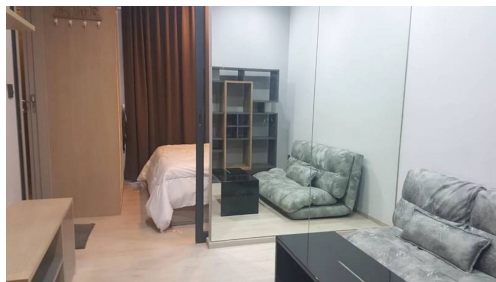

M Thonglor 10

Seller Info

Имя:	MyThai Agent
Имя:	MyThai
Фамилия:	Agent
Название компании:	MyThai Property
Тип объявления:	Покупка или продажа
Мобильный:	
Телефон:	+1 (415) 800-2828
Веб-сайт:	http://mythai.property
Страна:	Thailand
Почтовый индекс:	55444
Адрес:	Landao
Обо мне:	I am the official MyThai Property website agent, feel free to contact me at any time!

Listing details

Общее

Название:	M Thonglor 10
Недвижимость для:	Аренды
Цена:	฿ 28,000.00
Rent time frame:	В месяц
Спальни:	1
Ванные комнаты:	1
Площадь:	29 m2 ft
Опубликовано :	24.12.2020

Место нахождения

Город:	Бангкок
Район:	Sukhumvit (Central)

ДОПОЛНИТЕЛЬНАЯ ИНФОРМАЦИЯ

E-mail :	info@findthaiproperty.com
Mobile (import):	+66 (0) 800 844 727

Описание:	Reference Number : 1806*Pet Friendly Cozy 29m2 1 Bedroom Unit on 9th Floor available in Thonglor for rent. Fully Furnished including Washing