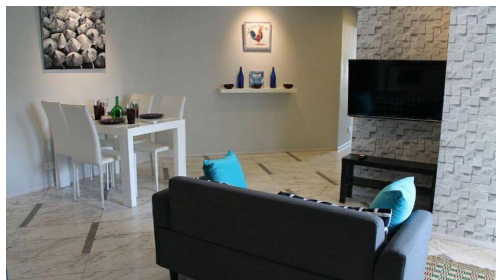

Beverly Tower Condo

Seller Info

Имя:	MyThai Agent
Имя:	MyThai
Фамилия:	Agent
Название компании:	MyThai Property
Тип объявления:	Покупка или продажа
Мобильный:	
Телефон:	+1 (415) 800-2828
Веб-сайт:	http://mythai.property
Страна:	Thailand
Почтовый индекс:	55444
Адрес:	Landao
Обо мне:	I am the official MyThai Property website agent, feel free to contact me at any time!

Listing details

Общее

Название:	Beverly Tower Condo
Недвижимость для:	Аренды
Цена:	฿ 29,000.00
Rent time frame:	В месяц
Спальни:	2
Ванные комнаты:	2
Площадь:	80 m2 ft
Опубликовано :	26.12.2020

Место нахождения

Город:	Бангкок
Район:	Sukhumvit (Central)

ДОПОЛНИТЕЛЬНАЯ ИНФОРМАЦИЯ

E-mail :	info@findthaiproperty.com
Mobile (import):	+66 (0) 800 844 727

Описание:	Reference Number : 3142 2 Bedroom 2 Bathroom at Beverly Tower Condominium available for Rent. Fully Furnished