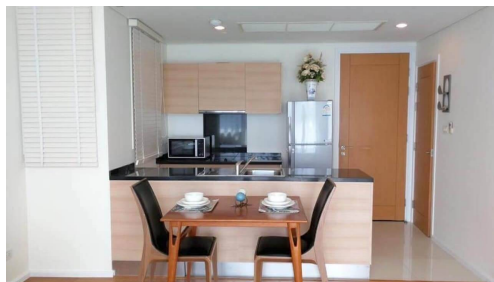

Wind Sukhumvit 23

Seller Info

Имя:	MyThai Agent
Имя:	MyThai
Фамилия:	Agent
Название компании:	MyThai Property
Тип объявления:	Покупка или продажа
Мобильный:	
Телефон:	+1 (415) 800-2828
Веб-сайт:	http://mythai.property
Страна:	Thailand
Почтовый индекс:	55444
Адрес:	Landao
Обо мне:	I am the official MyThai Property website agent, feel free to contact me at any time!

Listing details

Общее

Название:	Wind Sukhumvit 23
Недвижимость для:	Аренды
Цена:	฿ 30,000.00
Rent time frame:	В месяц
Спальни:	1
Ванные комнаты:	1
Площадь:	53 m2 ft
Опубликовано :	26.12.2020

Место нахождения

Город:	Бангкок
Район:	Sukhumvit (Central)

ДОПОЛНИТЕЛЬНАЯ ИНФОРМАЦИЯ

E-mail :	info@findthaiproperty.com
Mobile (import):	+66 (0) 800 844 727

Описание:	Large 1 Bedroom Unit at The Wind Sukhumvit 23 available for rent. Fully Furnished Including Washing Machine, TV, Fridge / Freezer and