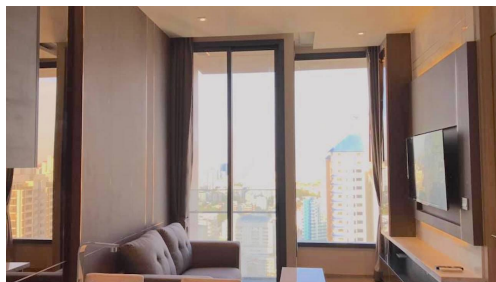

Esse Asoke

Seller Info

Имя:	MyThai Agent
Имя:	MyThai
Фамилия:	Agent
Название компании:	MyThai Property
Тип объявления:	Покупка или продажа
Мобильный:	
Телефон:	+1 (415) 800-2828
Веб-сайт:	http://mythai.property
Страна:	Thailand
Почтовый индекс:	55444
Адрес:	Landao
Обо мне:	I am the official MyThai Property website agent, feel free to contact me at any time!

Listing details

Общее

Название:	Esse Asoke
Недвижимость для:	Аренды
Цена:	฿ 32,000.00
Rent time frame:	В месяц
Спальни:	1
Ванные комнаты:	1
Площадь:	37 m2 ft
Опубликовано :	27.12.2020

Место нахождения

Город:	Бангкок
Район:	Sukhumvit (Central)

ДОПОЛНИТЕЛЬНАЯ ИНФОРМАЦИЯ

E-mail :	info@findthaiproperty.com
Mobile (import):	+66 (0) 800 844 727

Описание:	References Number : 4192 1 Bedroom 1 Bathroom at The Esse Asoke available for Rent. Located on 28th Floor. Floor to Ceiling