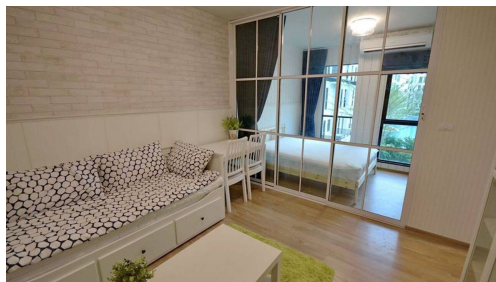

Unio 72

Seller Info

Имя:	MyThai Agent
Имя:	MyThai
Фамилия:	Agent
Название компании:	MyThai Property
Тип объявления:	Покупка или продажа
Мобильный:	
Телефон:	+1 (415) 800-2828
Веб-сайт:	http://mythai.property
Страна:	Thailand
Почтовый индекс:	55444
Адрес:	Landao
Обо мне:	I am the official MyThai Property website agent, feel free to contact me at any time!

Listing details

Общее

Название:	Unio 72
Недвижимость для:	Аренды
Цена:	฿ 8,500.00
Rent time frame:	В месяц
Спальни:	1
Ванные комнаты:	1
Площадь:	28 m2 ft
Опубликовано :	29.12.2020

Место нахождения

Город:	Бангкок
Район:	Sukhumvit (BTS Extension)

ДОПОЛНИТЕЛЬНАЯ ИНФОРМАЦИЯ

E-mail :	info@findthaiproperty.com
Mobile (import):	+66 (0) 800 844 727

Описание:	Reference Number : 3374 1 Bedroom 1 Bathroom at The Unio 72 Available for Rent. Fully Furnished. Washing Machine, Fridge