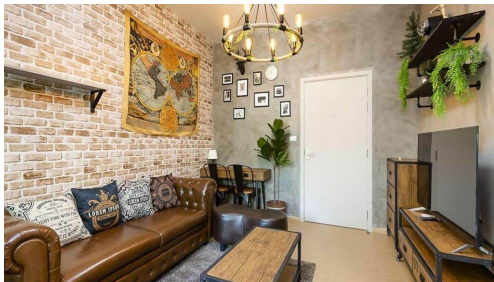

Unio 72

Seller Info

Имя:	MyThai Agent
Имя:	MyThai
Фамилия:	Agent
Название компании:	MyThai Property
Тип объявления:	Покупка или продажа
Мобильный:	
Телефон:	+1 (415) 800-2828
Веб-сайт:	http://mythai.property
Страна:	Thailand
Почтовый индекс:	55444
Адрес:	Landao
Обо мне:	I am the official MyThai Property website agent, feel free to contact me at any time!

Listing details

Общее

Название:	Unio 72
Недвижимость для:	Аренды
Цена:	฿ 12,000.00
Rent time frame:	В месяц
Спальни:	1
Ванные комнаты:	1
Площадь:	36 m2 ft
Опубликовано :	02.01.2021

Место нахождения

Город:	Бангкок
Район:	Sukhumvit (BTS Extension)

ДОПОЛНИТЕЛЬНАЯ ИНФОРМАЦИЯ

E-mail :	info@findthaiproperty.com
Mobile (import):	+66 (0) 800 844 727

Описание:	Reference Number : 3354 1 Bedroom 1 Bathroom at The Unio 72 Available for Rent. Fully Vintage Furnished. Washing