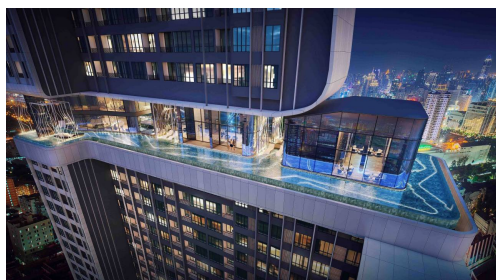

Ideo Q Siam Ratchathewi

Seller Info

Имя:	MyThai Agent
Имя:	MyThai
Фамилия:	Agent
Название компании:	MyThai Property
Тип объявления:	Покупка или продажа
Мобильный:	
Телефон:	+1 (415) 800-2828
Веб-сайт:	http://mythai.property
Страна:	Thailand
Почтовый индекс:	55444
Адрес:	Landao
Обо мне:	I am the official MyThai Property website agent, feel free to contact me at any time!

Listing details

Общее

Название:	Ideo Q Siam Ratchathewi
Недвижимость для:	Продажи
Цена:	฿ 9,950,000.00
Спальни:	2
Ванные комнаты:	1
Площадь:	51 m2 ft
Опубликовано :	17.01.2021

Цены

Ценовая категория:	eyJxIjpw7InR5cGUiOiIxIEJlZCBNYXg6IDoiLCJzaXplIjoiMzRtMiIsInByaWNlIjoiNzM1MDAwMHxjdXJyZW5jeV90aGlifSwiMyI6eyJ0eXBIIjoiMiBCZWQgTWluOiIsInNpemUiOiI1MW0yIiwicHJpY2UiOiI5OTUwMDAwfGN1cnJlbnN5X3RoYiJ9LCI0Ijpw7InR5cGUiOiIyIEJlZCBNYXg6Iiwic2l6ZSI6IjYxbTiiLCJwcmliZSI6IjEyMDUwMDAwfGN1cnJlbnN5X3RoYiJ9fQ==

План оплаты

Сумма залога:	฿ 50,000.00
Contract Deposit:	3%