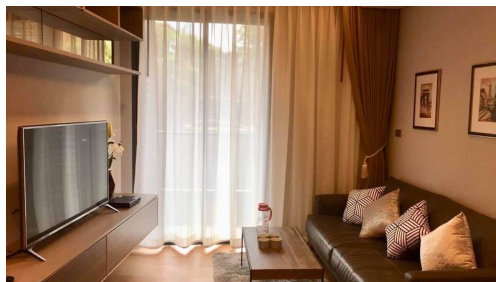

Lumpini 24

Seller Info

Имя:	MyThai Agent
Имя:	MyThai
Фамилия:	Agent
Название компании:	MyThai Property
Тип объявления:	Покупка или продажа
Мобильный:	
Телефон:	+1 (415) 800-2828
Веб-сайт:	http://mythai.property
Страна:	Thailand
Почтовый индекс:	55444
Адрес:	Landao
Обо мне:	I am the official MyThai Property website agent, feel free to contact me at any time!

Listing details

Общее

Название:	Lumpini 24
Недвижимость для:	Продажи
Цена:	฿ 11,845,000.00
Спальни:	2
Ванные комнаты:	2
Площадь:	58 m2 ft
Опубликовано :	18.01.2021

План оплаты

Сумма залога:	฿ 345,000.00
Contract Deposit:	THB 11,500,000

Место нахождения

Город:	Бангкок
Район:	Sukhumvit (Central)

ДОПОЛНИТЕЛЬНАЯ ИНФОРМАЦИЯ

E-mail :	info@findthaiproperty.com
Mobile (import):	+66 (0) 800 844 727