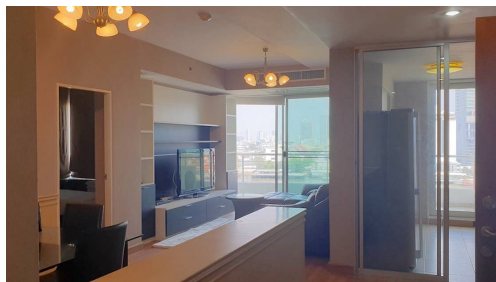

Supalai River Place

Seller Info

Имя:	MyThai Agent
Имя:	MyThai
Фамилия:	Agent
Название компании:	MyThai Property
Тип объявления:	Покупка или продажа
Мобильный:	
Телефон:	+1 (415) 800-2828
Веб-сайт:	http://mythai.property
Страна:	Thailand
Почтовый индекс:	55444
Адрес:	Landao
Обо мне:	I am the official MyThai Property website agent, feel free to contact me at any time!

Listing details

Общее

Название:	Supalai River Place
Недвижимость для:	Продажи
Цена:	฿ 11,900,000.00
Спальни:	2
Ванные комнаты:	2
Площадь:	108 m2 ft
Опубликовано :	18.01.2021

План оплаты

Сумма залога:	฿ 357,000.00
Contract Deposit:	THB 11,543,000

Место нахождения

Город:	Бангкок
Район:	Sathorn / Thonburi

ДОПОЛНИТЕЛЬНАЯ ИНФОРМАЦИЯ

E-mail :	info@findthaiproperty.com
Mobile (import):	+66 (0) 800 844 727