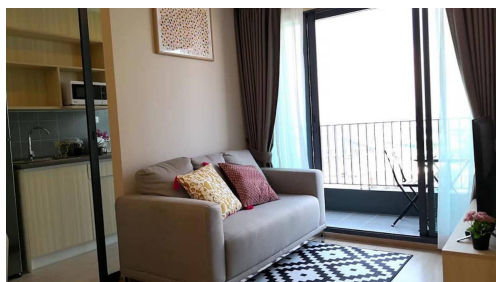

Ideo O2

Seller Info

Имя:	MyThai Agent
Имя:	MyThai
Фамилия:	Agent
Название компании:	MyThai Property
Тип объявления:	Покупка или продажа
Мобильный:	
Телефон:	+1 (415) 800-2828
Веб-сайт:	http://mythai.property
Страна:	Thailand
Почтовый индекс:	55444
Адрес:	Landao
Обо мне:	I am the official MyThai Property website agent, feel free to contact me at any time!

Listing details

Общее

Название:	Ideo O2
Недвижимость для:	Аренды
Цена:	฿ 25,000.00
Rent time frame:	В месяц
Спальни:	2
Ванные комнаты:	2
Площадь:	47 m2 ft
Опубликовано :	29.01.2021

Место нахождения

Город:	Бангкок
Район:	Sukhumvit (BTS Extension)

ДОПОЛНИТЕЛЬНАЯ ИНФОРМАЦИЯ

E-mail :	info@findthaiproperty.com
Mobile (import):	+66 (0) 800 844 727

Описание:	Reference Number: 2377 Available 16 December 2019 2 Bedroom, 2 Bathroom Apartment at the Ideo O2 Condominium available for Rent. Floor: 21.