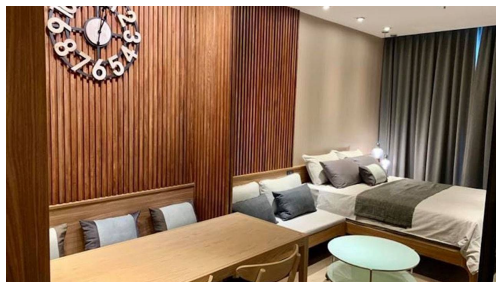

Park 24

Seller Info

Имя:	MyThai Agent
Имя:	MyThai
Фамилия:	Agent
Название компании:	MyThai Property
Тип объявления:	Покупка или продажа
Мобильный:	
Телефон:	+1 (415) 800-2828
Веб-сайт:	http://mythai.property
Страна:	Thailand
Почтовый индекс:	55444
Адрес:	Landao
Обо мне:	I am the official MyThai Property website agent, feel free to contact me at any time!

Listing details

Общее

Название:	Park 24
Недвижимость для:	Аренды
Цена:	฿ 25,000.00
Rent time frame:	В месяц
Спальни:	1
Ванные комнаты:	1
Площадь:	28 m2 ft
Опубликовано :	30.01.2021

Место нахождения

Город:	Бангкок
Район:	Sukhumvit (Central)

ДОПОЛНИТЕЛЬНАЯ ИНФОРМАЦИЯ

E-mail :	info@findthaiproperty.com
Mobile (import):	+66 (0) 800 844 727

Описание:	Reference Number : 1789 Very Unique 1 Bedroom Unit for rent at The Park 24 Condominium in Phrom Phong. Located on 14th