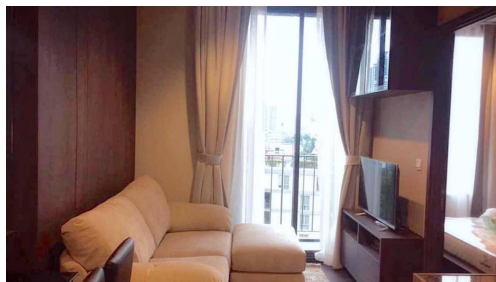

The Edge Sukhumvit 23

Seller Info

Имя:	MyThai Agent
Имя:	MyThai
Фамилия:	Agent
Название компании:	MyThai Property
Тип объявления:	Покупка или продажа
Мобильный:	
Телефон:	+1 (415) 800-2828
Веб-сайт:	http://mythai.property
Страна:	Thailand
Почтовый индекс:	55444
Адрес:	Landao
Обо мне:	I am the official MyThai Property website agent, feel free to contact me at any time!

Listing details

Общее

Название:	The Edge Sukhumvit 23
Недвижимость для:	Аренды
Цена:	฿ 25,000.00
Rent time frame:	В месяц
Спальни:	1
Ванные комнаты:	1
Площадь:	32 m2 ft
Опубликовано :	30.01.2021

Место нахождения

Город:	Бангкок
Район:	Sukhumvit (Central)

ДОПОЛНИТЕЛЬНАЯ ИНФОРМАЦИЯ

E-mail :	info@findthaiproperty.com
Mobile (import):	+66 (0) 800 844 727

Описание:	Reference Number : 2779 1 Bedroom 1 Bathroom Available for Rent at The Edge 23. Located on 6th Floor. Fully Furnished